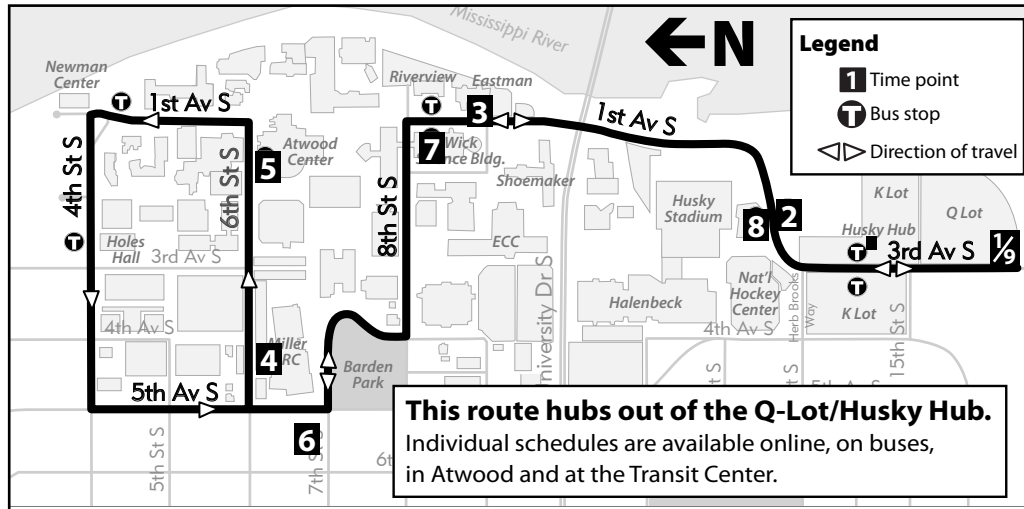

92

HUSKY SHUTTLE NIGHT

SUNDAY-THURSDAY FALL & SPRING SEMESTER WHEN SCSU IS IN SESSION

1	2	3	4	5	6	7	8	9
:10	:12	:13	:16	:20	:24	:26	:27	:29
:30	:32	:33	:36	:40	:44	:46	:47	:49
:50	:52	:53	:56	:00	:04	:06	:07	:09

This route operates every 20 minutes.
Last departure from K & Q Lots at 2:10 a.m. to Atwood Center.
Sunday-Thursday: 5:30 p.m. -2:20 a.m.
Friday & Saturday: Use Sundowner 5:15 p.m.-12:15 a.m.
For Evening Service to K & Q Lots on Fridays and Saturdays use the Sundowner.

2011-2012 DATES OF OPERATION

FALL SEMESTER					SPRING SEMESTER				
SU	MO	TU	WE	TH	SU	MO	TU	WE	TH
Aug-11					Jan-12				
—	22	23	24	25	8	9	10	11	12
28	29	30	31		—	16	17	18	19
Sep-11					Feb-12				
				1	29	30	31		
4	5	6	7	8				1	2
11	12	13	14	15	5	6	7	8	9
18	19	20	21	22	12	13	14	15	16
25	26	27	28	29	19	20	21	22	23
Oct-11					Mar-12				
									1
2	3	4	5	6	—	—	—	—	—
9	10	11	12	—	11	12	13	14	15
16	17	18	19	20	18	19	20	21	22
23	24	25	26	27	25	26	27	28	29
30	31								
Nov-11					Apr-12				
		1	2	3	1	2	3	4	5
6	7	8	9	10	8	9	10	11	12
13	14	15	16	17	15	16	17	18	19
20	21	22	—	—	22	23	24	25	26
27	28	29	30		29	30			
Dec-11					May-12				
				1				1	2
4	5	6	7	8					3
11	12	13	14	15					

SCSU & SCTCC Students Ride Free
SCSU and SCTCC students currently enrolled and participating in the student activity fee program and SCSU employees can ride any Metro Bus fixed route all year for free by swiping their current I.D. or pass through the farebox. Fraudulent use of I.D.'s will be prosecuted.
U-Pass Free Ride does not apply to Dial-a-Ride.