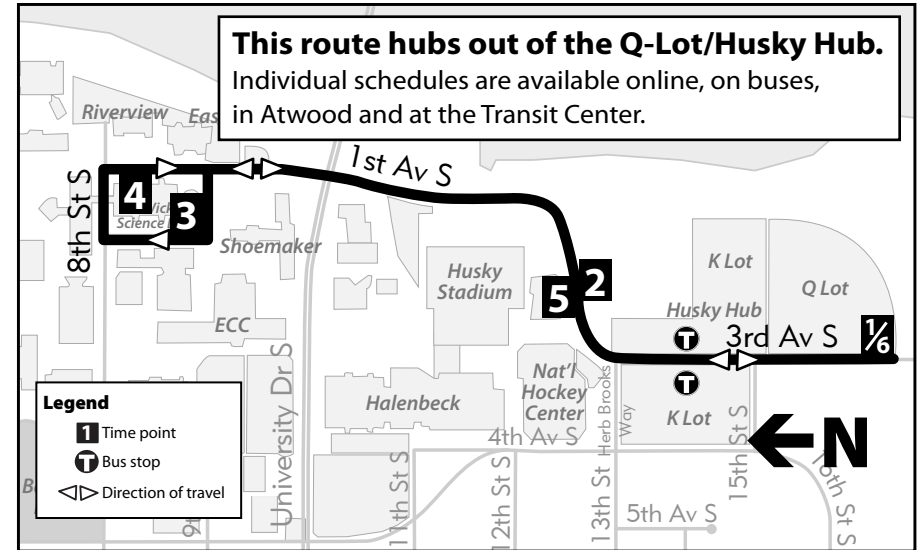

91

HUSKY SHUTTLE DAY

MONDAY-FRIDAY

FALL & SPRING SEMESTER WHEN SCSU IS IN SESSION

1	2	3	4	5	6
Depart Q Lot/Husky Hub	Nat'l Hockey Cntr/ Husky Stadium	ECC (Drop off only)	Wick Science Bldg	Nat'l Hockey Cntr/ Husky Stadium	Arrive Q Lot/Husky Hub
:00	:02	:04	:05	:07	:09
:10	:12	:14	:15	:17	:19
:20	:22	:24	:25	:27	:29
:30	:32	:34	:35	:37	:39
:40	:42	:44	:45	:47	:49
:50	:52	:54	:55	:57	:59

This route operates every 10 minutes.
Monday-Friday 6:50 a.m. -5:30 p.m.

SCSU & SCTCC Students Ride Free

SCSU and SCTCC students currently enrolled and participating in the student activity fee program and SCSU employees can ride any Metro Bus fixed route all year for free by swiping their current I.D. or pass through the farebox. Fraudulent use of I.D.'s will be prosecuted.
U-Pass Free Ride does not apply to Dial-a-Ride.

— indicates no service

320.251.RIDE(7433)
ridemetrobus.com

METRO BUS
the people picker-uppers.

92

HUSKY SHUTTLE NIGHT

SUNDAY-THURSDAY FALL & SPRING SEMESTER WHEN SCSU IS IN SESSION

1	2	3	4	5	6	7	8	9
:10	:12	:13	:16	:20	:24	:26	:27	:29
:30	:32	:33	:36	:40	:44	:46	:47	:49
:50	:52	:53	:56	:00	:04	:06	:07	:09

This route operates every 20 minutes.
 Last departure from K & Q Lots at 2:10 a.m. to Atwood Center.
 Sunday-Thursday: 5:30 p.m. -2:20 a.m.
 Friday & Saturday: Use Sundowner 5:15 p.m.-12:15 a.m.
 For Evening Service to K & Q Lots on Fridays and Saturdays use the Sundowner.