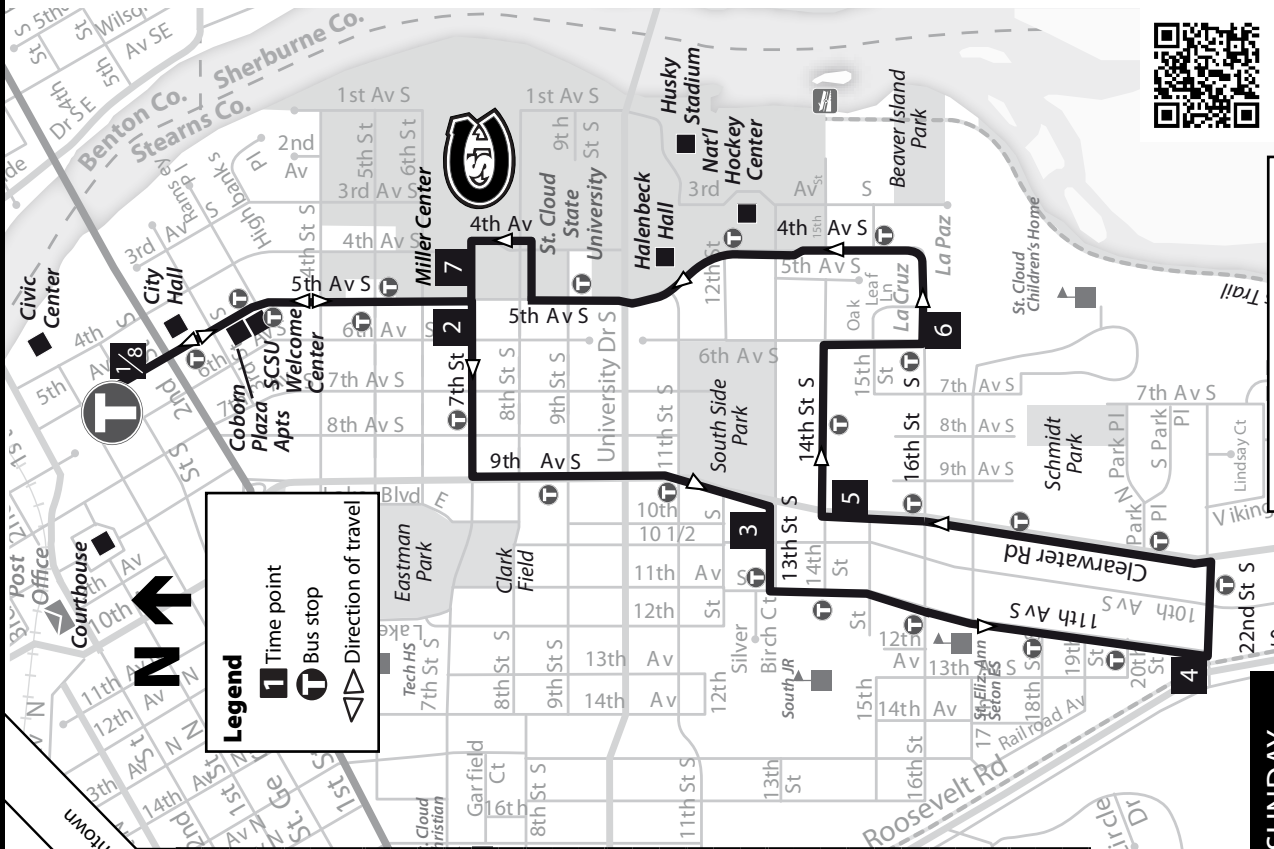

Late evening service Monday - Friday after the last fixed route until 12:00 a.m. is provided by Dial-a-Ride, call 252.1010 to schedule a ride.

--- Indicates no service

11 UNIVERSITY

SATURDAY & SUNDAY

Depart	7th St / Downtown	9th Ave S / 13th St S	11th Ave S / 22nd St S	14th St S	9th Ave S / 14th St S	La Paz La Cruz	Miller Center	Arrive
1	7:45	7:53	7:55	7:58	8:00	8:05	8:12	8
2	8:49	8:53	8:55	8:58	9:00	9:05	9:12	7
3	9:45	9:53	9:55	9:58	10:00	10:05	10:12	6
4	10:45	10:53	10:55	10:58	11:00	11:05	11:12	5
5	11:45	11:53	11:55	11:58	12:00	12:05	12:12	4
6	12:45	12:53	12:55	12:58	1:00	1:05	1:12	3
7	1:45	1:49	1:53	1:55	1:58	2:00	2:05	2
8	2:45	2:49	2:53	2:55	2:58	3:00	3:05	1
9	3:45	3:49	3:53	3:55	3:58	4:00	4:05	---
10	4:45	4:49	4:53	4:55	4:58	5:00	5:05	---
11	5:45	5:49	5:53	5:55	5:58	6:00	6:05	---

Does not operate on Sunday

**Legend**

- Time point
- Bus stop
- Direction of travel

**At 1 & 8 connects with**

- 1 Waite Park
- 2 Pantown
- 3 West Side
- 4 North Side
- 5 South Side
- 6/7 East Side
- 9 Southeast
- 21/22 Sauk Rapids
- 31 Sartell