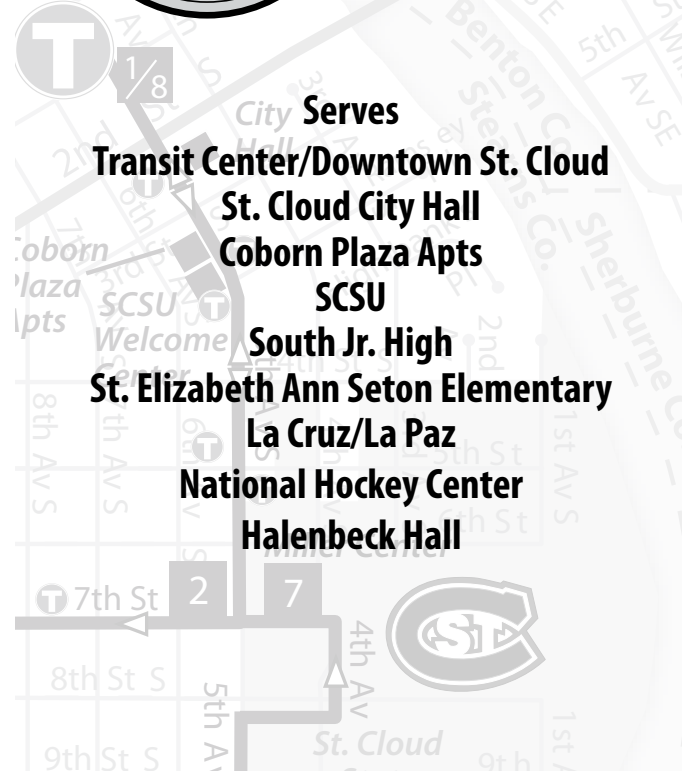

You must use a bus stop when waiting for or exiting the bus. Step out of the shelter as bus approaches so the driver can see you. **All buses are wheelchair accessible.**

**320.251.RIDE** (7433)  
[ridemetrobus.com](http://ridemetrobus.com)

[facebook.com/StCloudMetroBus](http://facebook.com/StCloudMetroBus)

Route version 11/09

Printed 9/11

**11 UNIVERSITY**  
**7 DAYS A WEEK**

- City Serves
- Transit Center/Downtown St. Cloud
  - St. Cloud City Hall
  - Coborn Plaza Apts
  - SCSU
  - South Jr. High
  - St. Elizabeth Ann Seton Elementary
  - La Cruz/La Paz
  - National Hockey Center
  - Halenbeck Hall