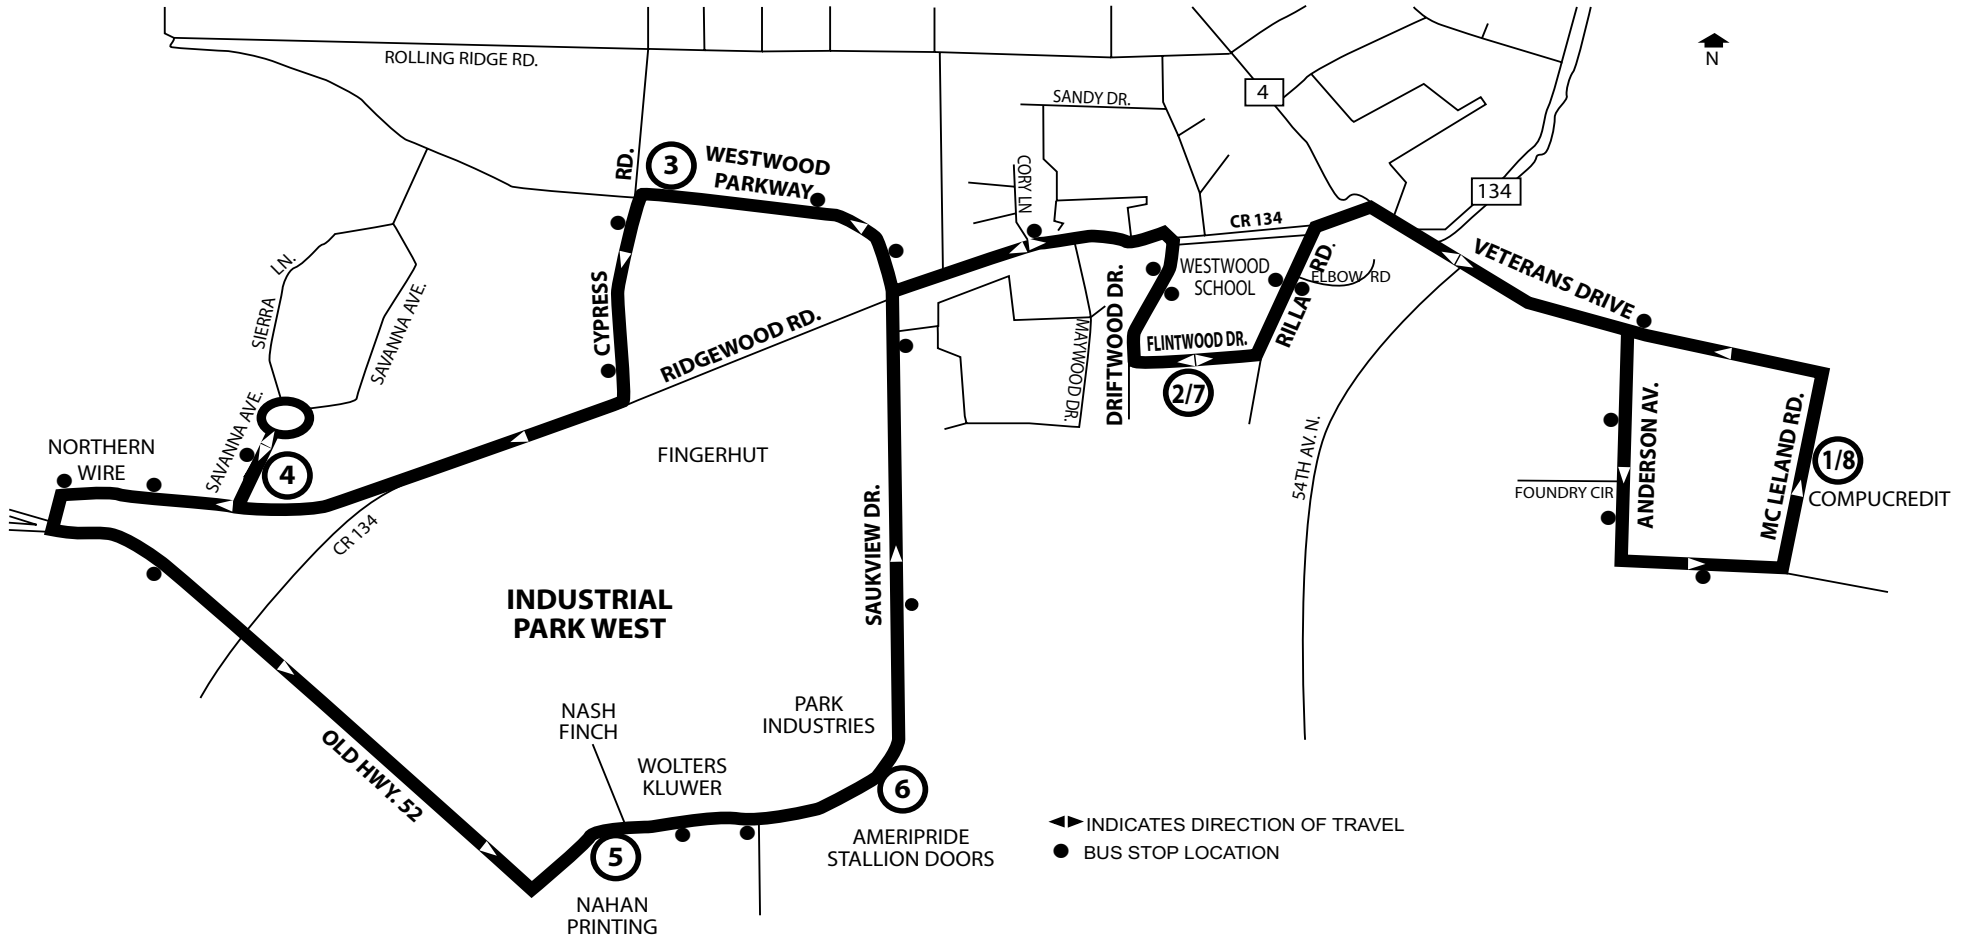

## SATURDAY

	①	②	③	④	⑤	⑥	⑦	⑧
Leave	Westwood/	Westwood	Ridgewood Rd/	Nahan Printing	AmeriPride	Westwood/	Arrive	
McLeland Rd	Flintwood Dr.	Parkway	Savanna Ave.	Nash Finch	Stallion Doors	Flintwood Dr.	McLeland Rd	CompuCredit
CompuCredit			Northern Wire	Wolters Kluwer	Pk Industries		CompuCredit	
8:42	8:46	8:49	8:52	8:55	8:57	9:00	9:08	
9:12	9:16	9:19	9:22	9:25	9:27	9:30	9:38	
9:42	9:46	9:49	9:52	9:55	9:57	10:00	10:08	
10:12	10:16	10:19	10:22	10:25	10:27	10:30	10:38	
10:42	10:46	10:49	10:52	10:55	10:57	11:00	11:08	
11:12	11:16	11:19	11:22	11:25	11:27	11:30	11:38	
11:42	11:46	11:49	11:52	11:55	11:57	12:00	12:08	
12:12	12:16	12:19	12:22	12:25	12:27	12:30	12:38	
12:42	12:46	12:49	12:52	12:55	12:57	1:00	1:08	
1:12	1:16	1:19	1:22	1:25	1:27	1:30	1:38	
1:42	1:46	1:49	1:52	1:55	1:57	2:00	2:08	
2:12	2:16	2:19	2:22	2:25	2:27	2:30	2:38	
2:42	2:46	2:49	2:52	2:55	2:57	3:00	3:08	
3:12	3:16	3:19	3:22	3:25	3:27	3:30	3:38	
3:42	3:46	3:49	3:52	3:55	3:57	4:00	4:08	
4:12	4:16	4:19	4:22	4:25	4:27	4:30	4:38	
4:42	4:46	4:49	4:52	4:55	4:57	5:00	5:08	
5:12	5:16	5:19	5:22	5:25	5:27	5:30	5:38	
5:42	5:46	5:49	5:52	5:55	5:57	6:00	6:08	

⚡ All routes are wheelchair accessible.

# WESTWOOD MAP

## WESTWOOD EARLY MORNING SCHEDULE FROM DOWNTOWN

- A. Transit Center Downtown at 5:25 a.m.,
- B. 3rd St. N./25th Ave. at 5:30 a.m.,
- C. Veterans Dr./33rd Ave. at 5:33 a.m.,
- D. Industrial Park/McLeland Rd at 5:37 a.m.,
- E. Westwood/Flintwood Dr. at 5:41 a.m.