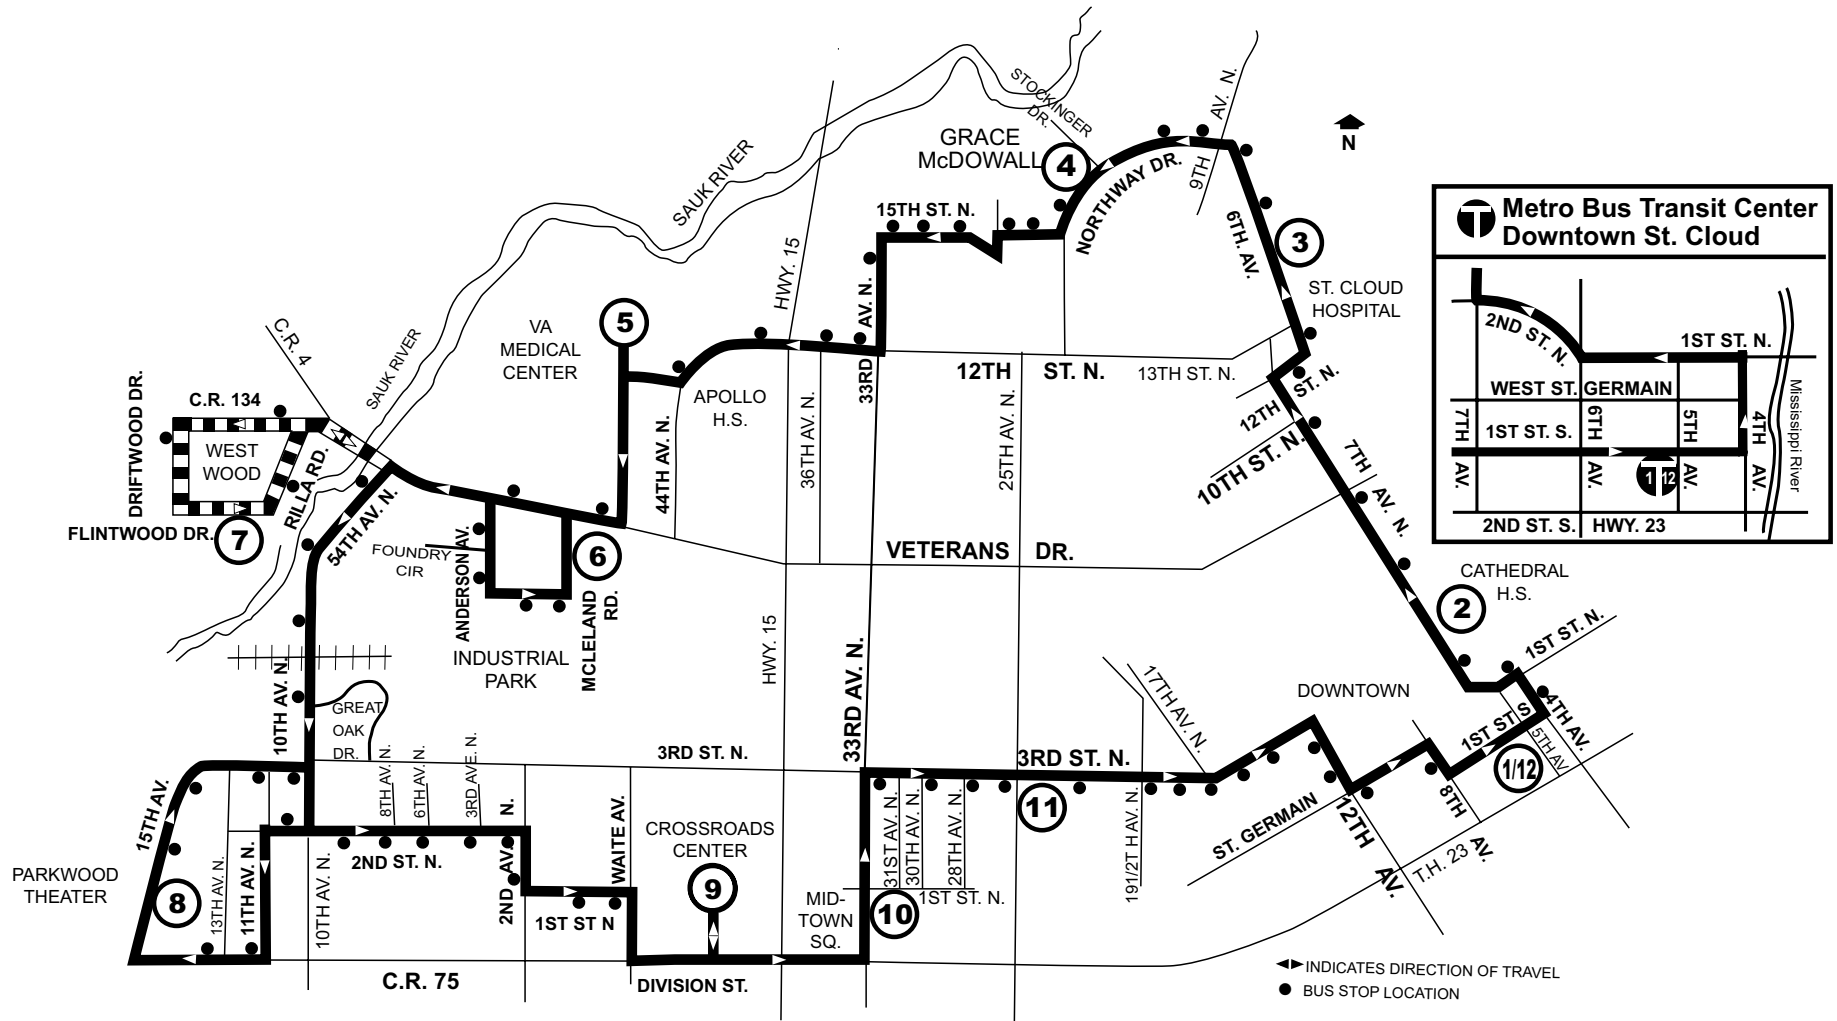

PANTOWN MAP

251.RIDE(7433)
ridemetrobus.com