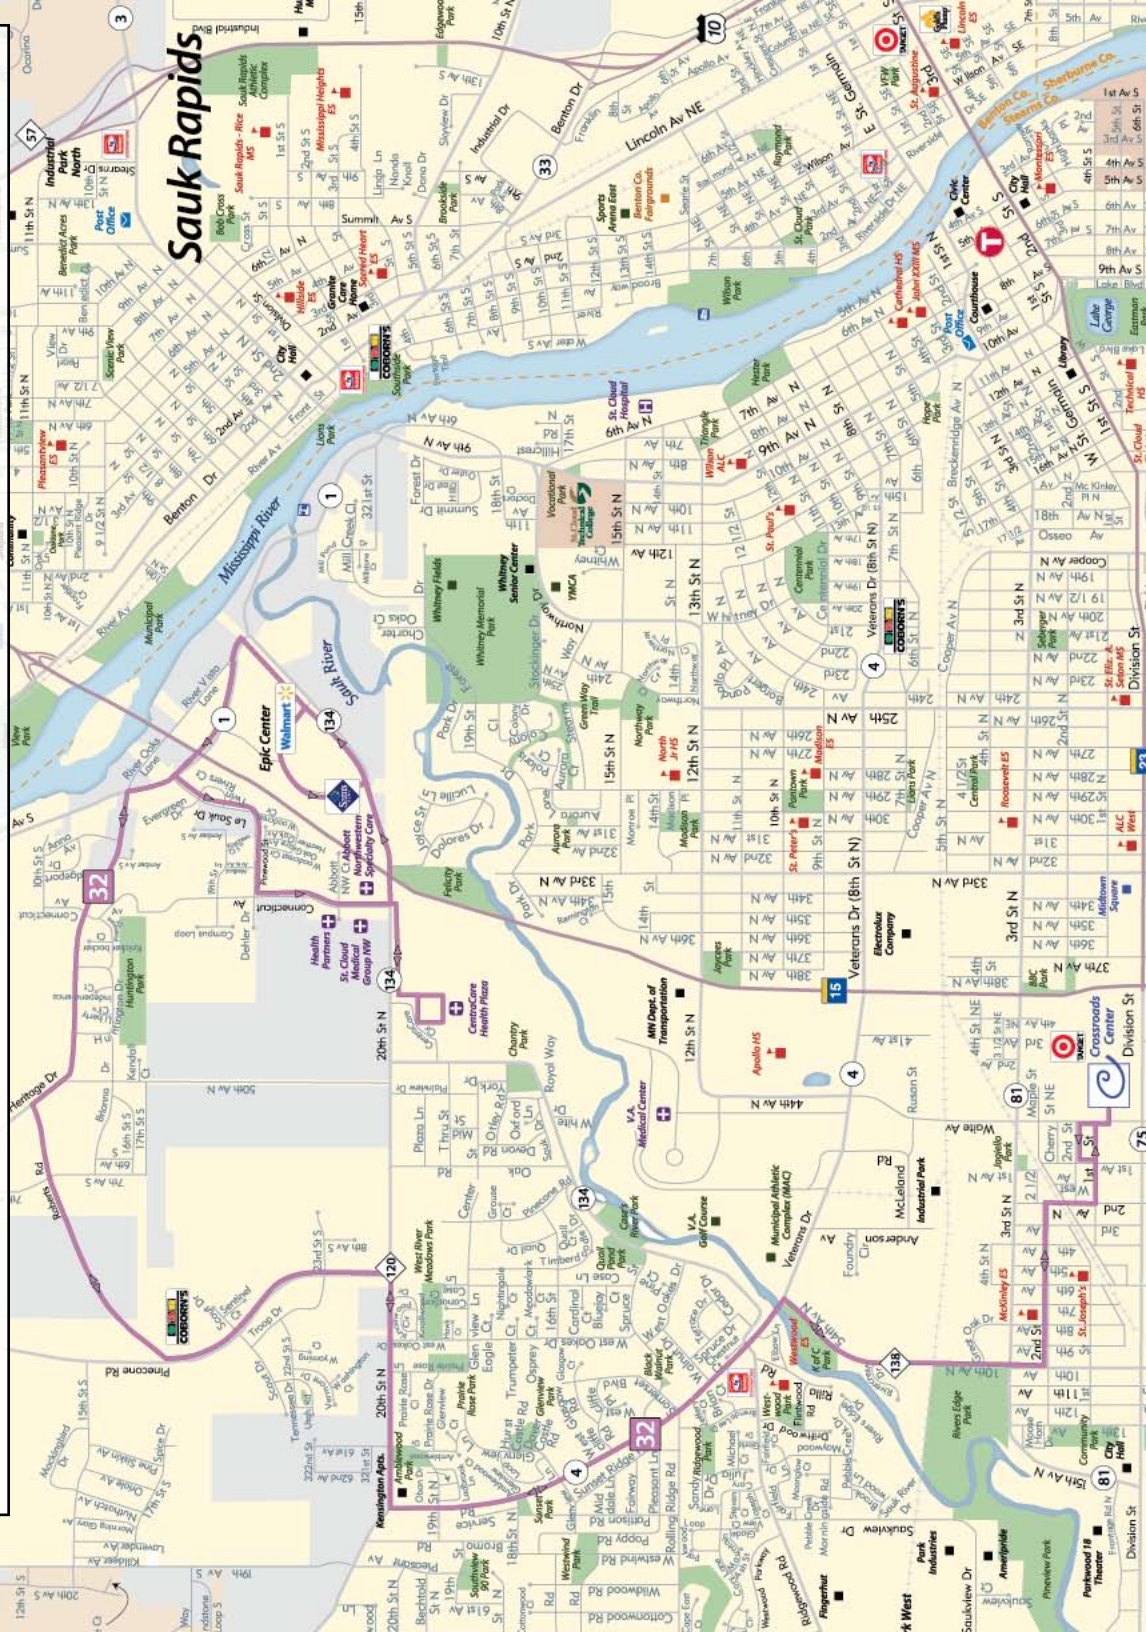

# Proposed Route 32

(former West Metro)

## Features

- **60 minute long route that runs every 60 minutes, 7 days a week**
- **Popular destinations:** Crossroads Center; 54<sup>th</sup> Ave./River's Edge; County Road 4 & County Road 120/Kensington Apts.; Sartell Coborn's Superstore; Senior and Assisted Living Apts. on Heritage Drive; Walmart & Sam's Club at Epic Center;
- **Completely new route, covers the West Metro area**

CentraCare Health Plaza; Sartell Medical complexes on Dehler Drive and Connecticut Ave.

• **New service** along County Road 4 to County Road 120 to Kensington Apts. along the new Robert's Road; and to Kensington Apts. along the new Robert's Road; and Heritage Drive

• **Completely new route, covers the West Metro area**

**251.RIDE (7433)**

**ridemetrobust.com**

to find out where and when