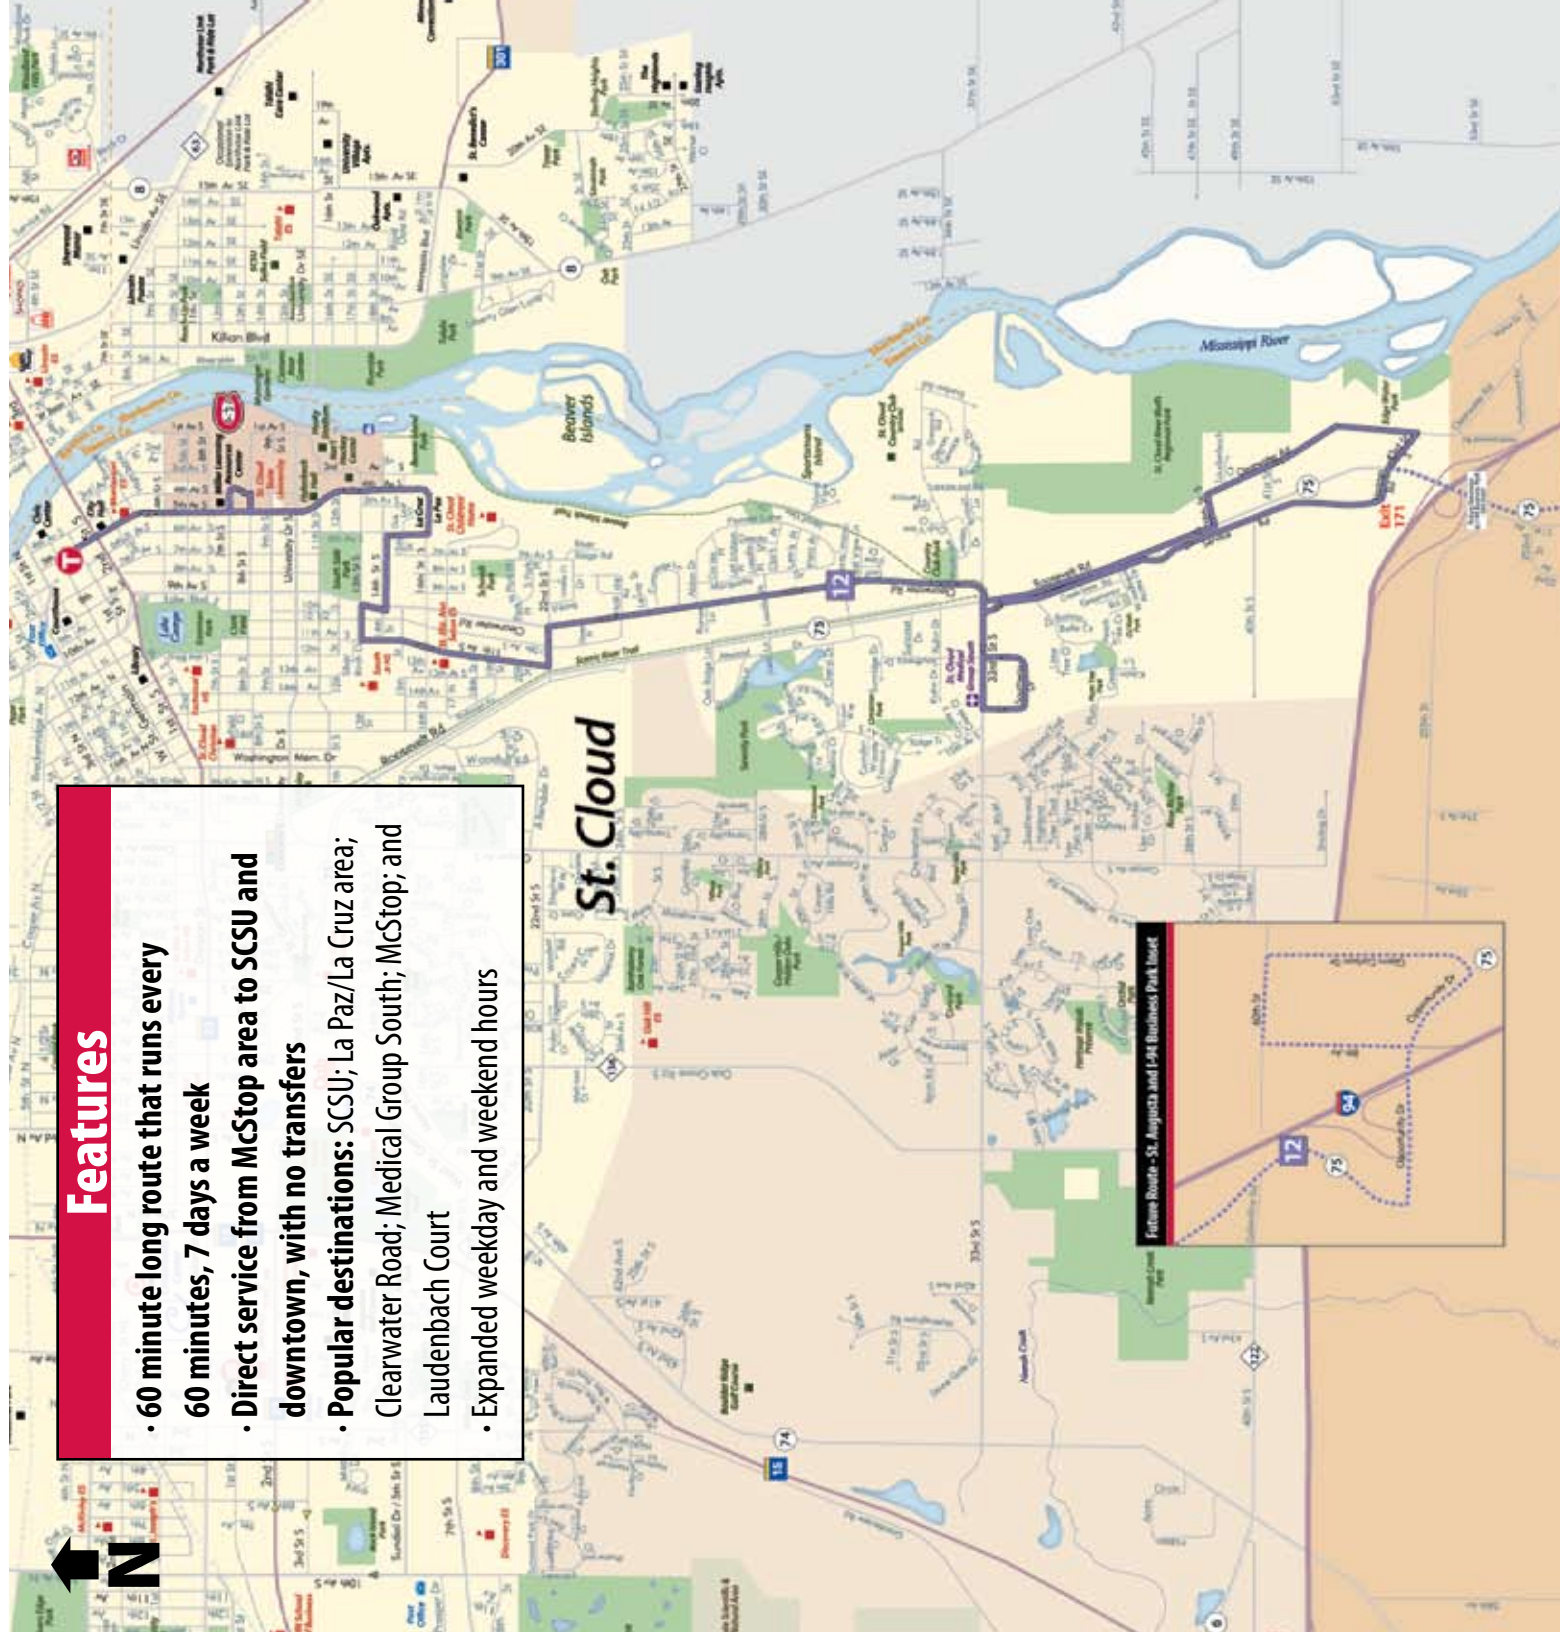

MOVING FORWARD

Proposed

Route 12

(former Route 75)

Features

- 60 minute long route that runs every 60 minutes, 7 days a week
- Direct service from McStop area to SCSU and downtown, with no transfers
- Popular destinations: SCSU; La Paz/La Cruz area; Clearwater Road; Medical Group South; McStop; and Laudenbach Court
- Expanded weekday and weekend hours

Saturday and Sunday

1	2	3	4	5	6	7	8	9	10	11
	SCSU		Coborns				Coborns			
Leave	7th St S/	Tech	Superstore	16th St S./	Quarry Rd./	16th St S./	Superstore	Tech	SCSU	Arrive
Downtown	5th Av S	High School	Univ. Dr.	Oak Grove Rd.	22nd St S.	Oak Grove Rd.	Univ. Dr.	High School	Miller LRC	Downtown
7:45	7:49	7:55	7:59	8:07	8:15	8:21	8:27	8:33	8:38	8:42
8:45	8:49	8:55	8:59	9:07	9:15	9:21	9:27	9:33	9:38	9:42
9:45	9:49	9:55	9:59	10:07	10:15	10:21	10:27	10:33	10:38	10:42
10:45	10:49	10:55	10:59	11:07	11:15	11:21	11:27	11:33	11:38	11:42
11:45	11:49	11:55	11:59	12:07	12:15	12:21	12:27	12:33	12:38	12:42
12:45	12:49	12:55	12:59	1:07	1:15	1:21	1:27	1:33	1:38	1:42
1:45	1:49	1:55	1:59	2:07	2:15	2:21	2:27	2:33	2:38	2:42
2:45	2:49	2:55	2:59	3:07	3:15	3:21	3:27	3:33	3:38	3:42
3:45	3:49	3:55	3:59	4:07	4:15	4:21	4:27	4:33	4:38	4:42
4:45	4:49	4:55	4:59	5:07	5:15	5:21	5:27	5:33	5:38	5:42
5:45	5:49	5:55	5:59	6:07	6:15	6:21	6:27	6:33	6:38	6:42

Saturday only runs.