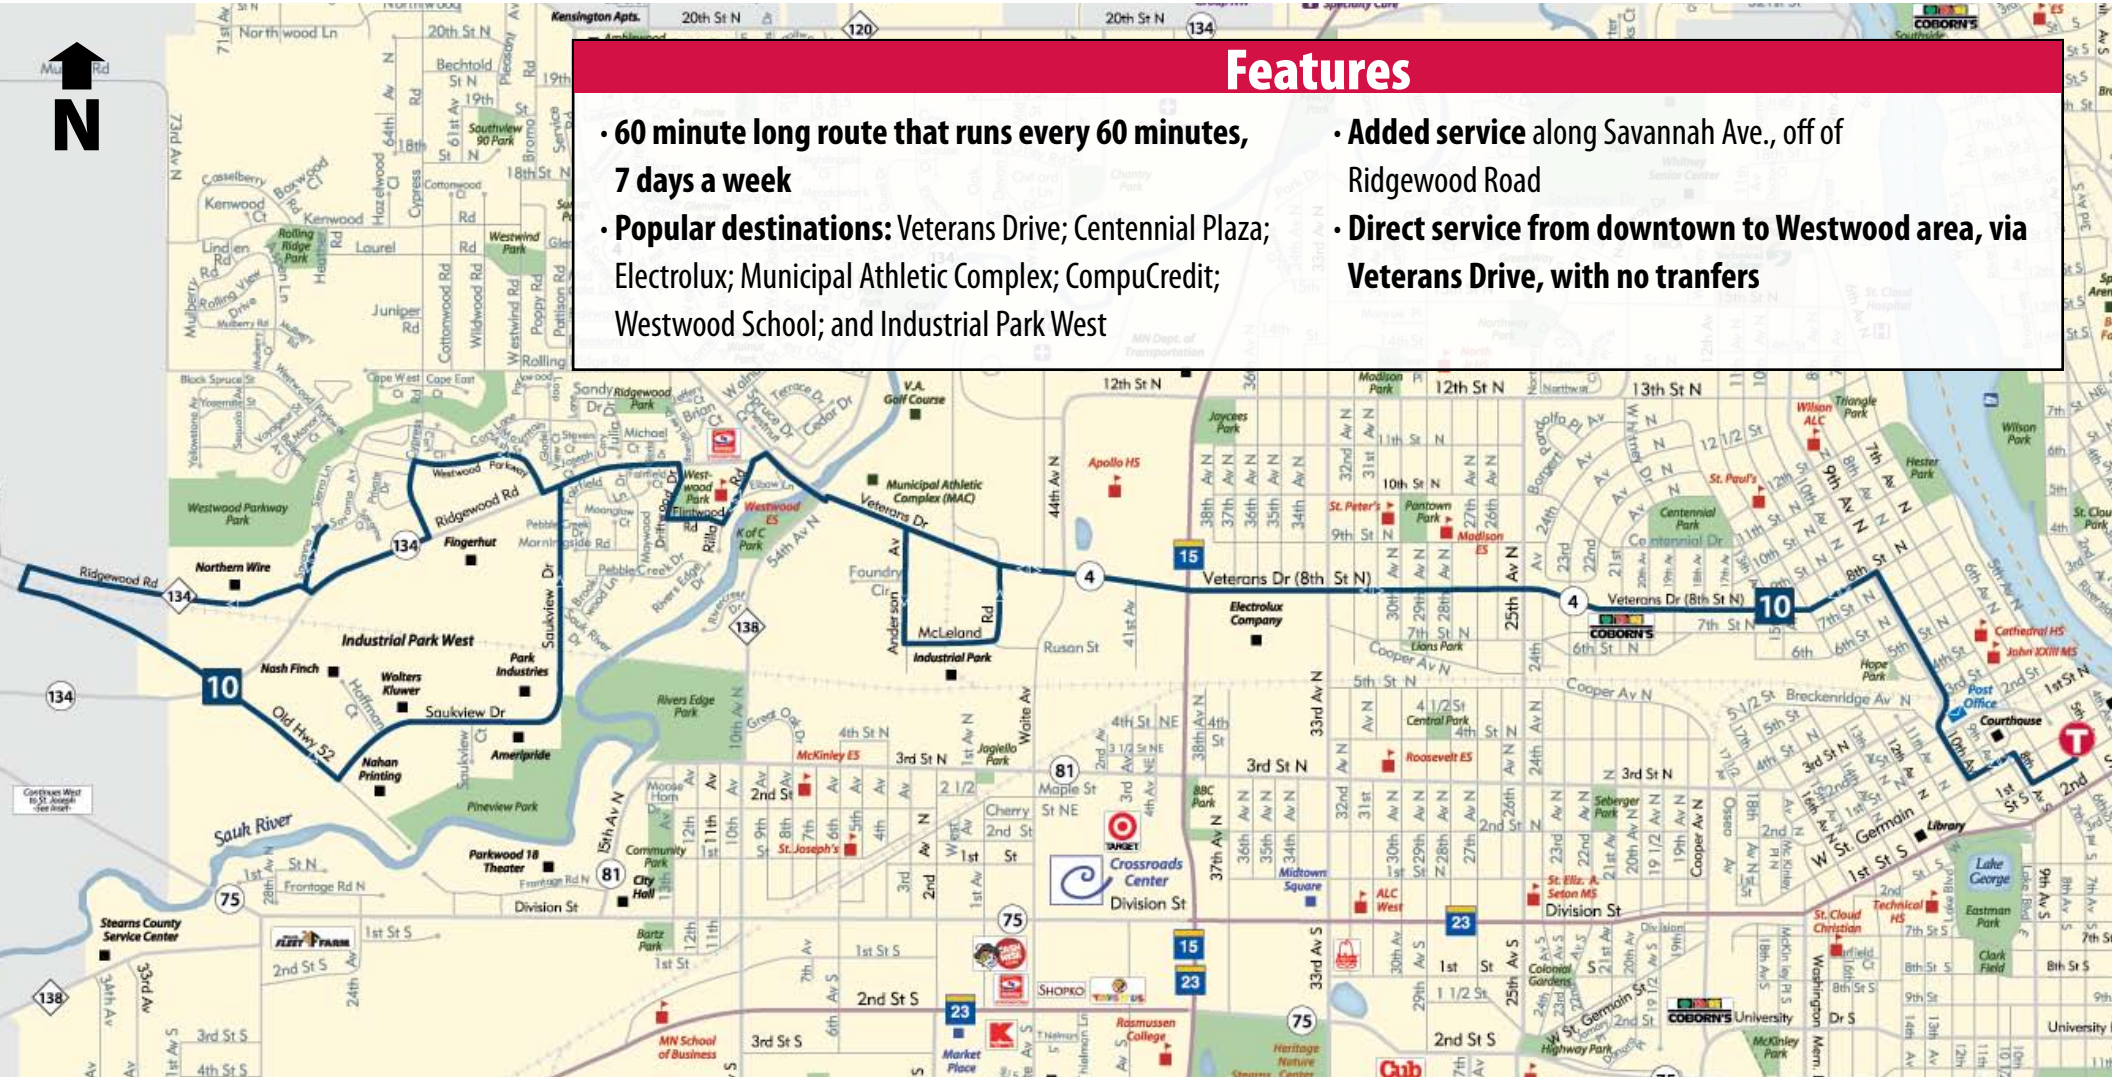

# Proposed Route 10 (former Westwood)

- ### Features
- 60 minute long route that runs every 60 minutes, 7 days a week
  - Popular destinations: Veterans Drive; Centennial Plaza; Electrolux; Municipal Athletic Complex; CompuCredit; Westwood School; and Industrial Park West
  - Added service along Savannah Ave., off of Ridgewood Road
  - Direct service from downtown to Westwood area, via Veterans Drive, with no transfers

## Saturday and Sunday

1	2	3	4	5	6	7	8	9	10
Leave	Veterans Dr. Centennial Plaza	McLeland Rd CompuCredit	Westwood/ Flintwood Dr.	Westwood Parkway/ Cypress Rd.	Nahan Printing Nash Finch Wolters Kluwer	Westwood/ Flintwood Dr.	McLeland Rd CompuCredit	Veterans Dr. Centennial Plaza	Arrive Downtown
8:45	8:53	9:00	9:05	9:08	9:16	9:22	9:26	9:33	9:42
9:45	9:53	10:00	10:05	10:08	10:16	10:22	10:26	10:33	10:42
10:45	10:53	11:00	11:05	11:08	11:16	11:22	11:26	11:33	11:42
11:45	11:53	12:00	12:05	12:08	12:16	12:22	12:26	12:33	12:42
12:45	12:53	1:00	1:05	1:08	1:16	1:22	1:26	1:33	1:42
1:45	1:53	2:00	2:05	2:08	2:16	2:22	2:26	2:33	2:42
2:45	2:53	3:00	3:05	3:08	3:16	3:22	3:26	3:33	3:42
3:45	3:53	4:00	4:05	4:08	4:16	4:22	4:26	4:33	4:42
4:45	4:53	5:00	5:05	5:08	5:16	5:22	5:26	5:33	5:42
5:45	5:53	6:00	6:05	6:08	6:16	6:22	6:26	6:33	6:42

Saturday only runs.