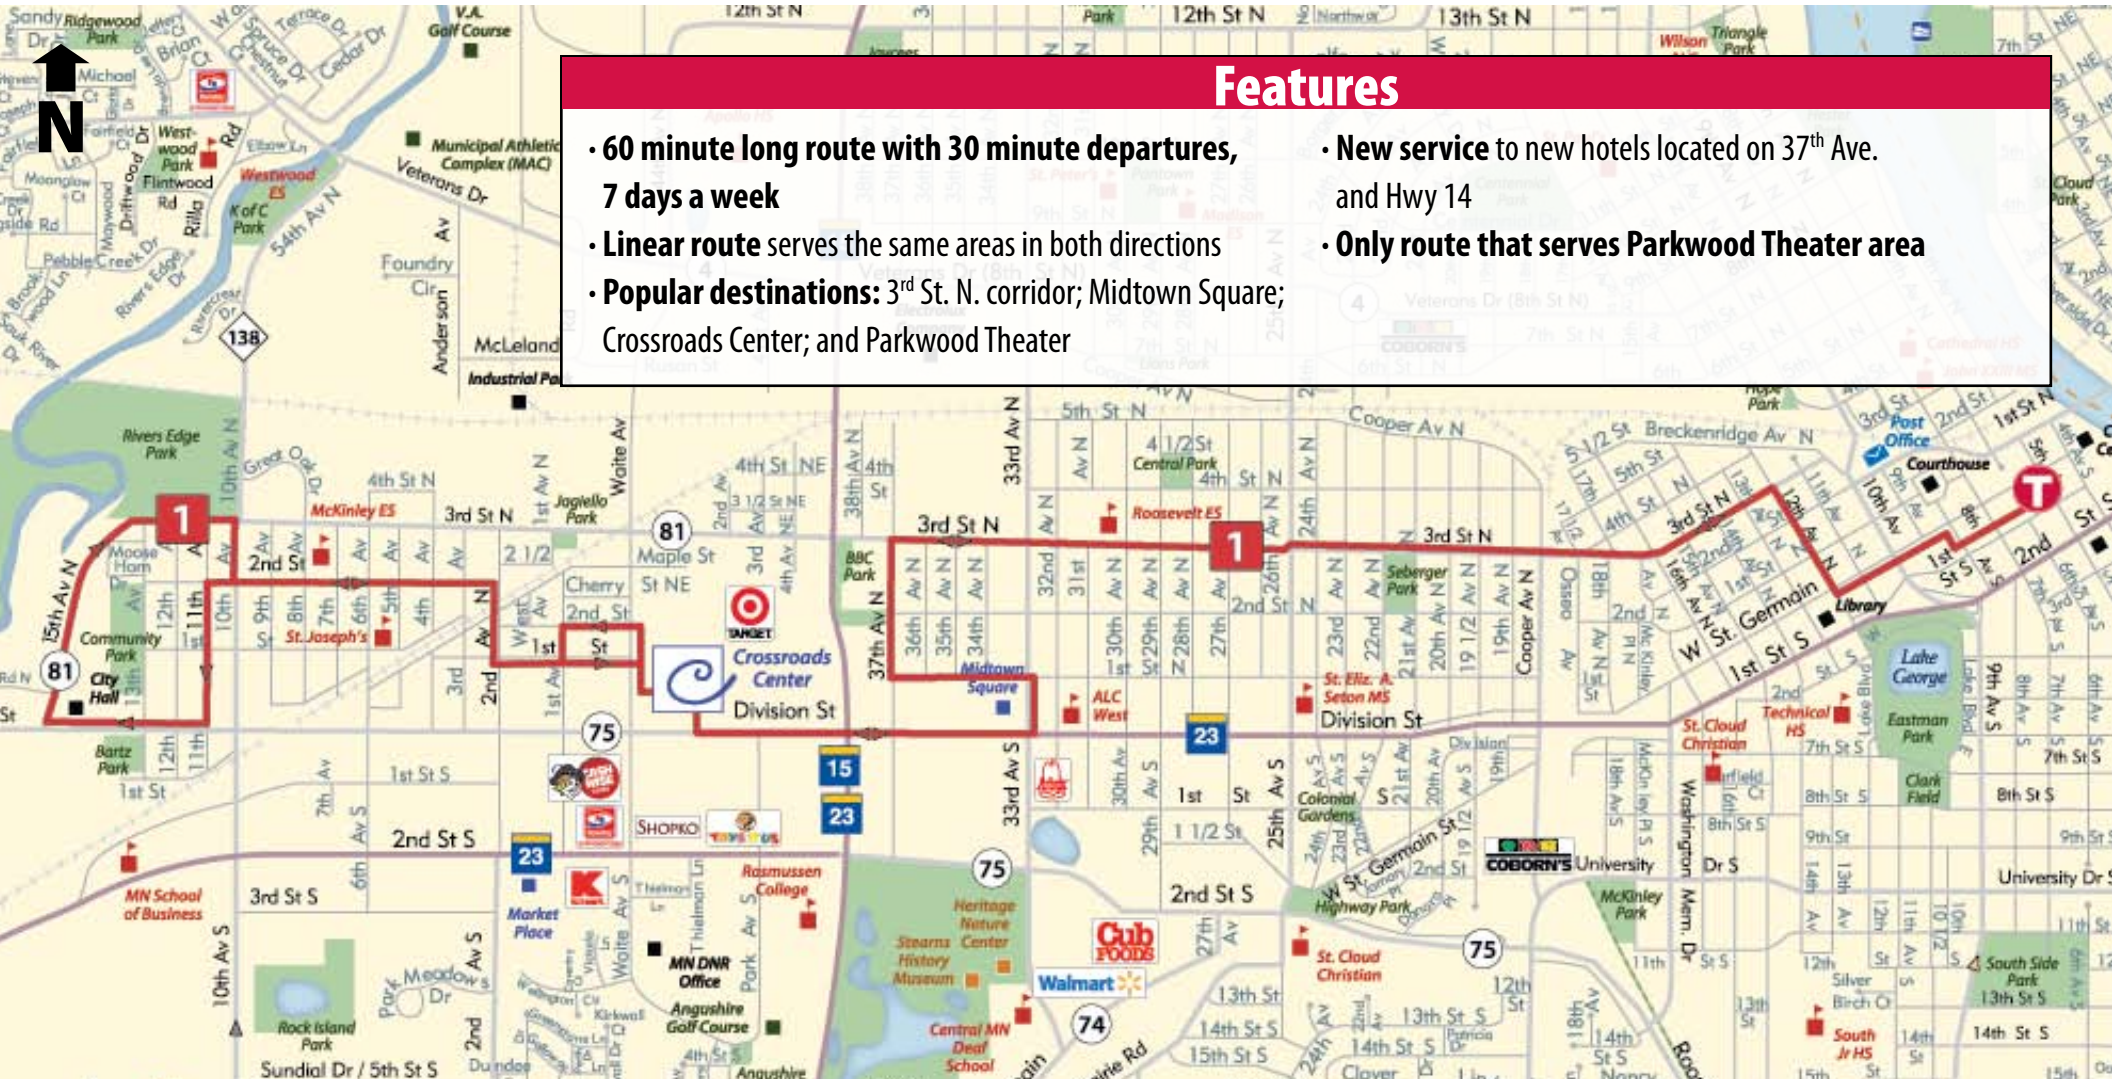

MOVING FORWARD

Proposed Route 1 (former Waite Park)

Features

- 60 minute long route with 30 minute departures, 7 days a week
- Linear route serves the same areas in both directions
- Popular destinations: 3rd St. N. corridor; Midtown Square; Crossroads Center; and Parkwood Theater
- New service to new hotels located on 37th Ave. and Hwy 14
- Only route that serves Parkwood Theater area

Saturday and Sunday

1	2	3	4	5	6	7	8	9
	3rd St. N./ 25th Av.	Midtown Square/ Division St	Crossroads Center	15th Av. N./ Parkwood Theater	Crossroads Center	Midtown Square/ 1st St N.	3rd St. N./ 25th Av.	Arrive Downtown
	8:15	8:23	8:28	8:40	8:50	8:54	9:01	9:12
	9:15	9:23	9:28	9:40	9:50	9:54	10:01	10:12
	10:15	10:23	10:28	10:40	10:50	10:54	11:01	11:12
	10:45	10:53	10:58	11:10	11:20	11:24	11:31	11:42
	11:15	11:23	11:28	11:40	11:50	11:54	12:01	12:12
	11:45	11:53	11:58	12:10	12:20	12:24	12:31	12:42
	12:15	12:23	12:28	12:40	12:50	12:54	1:01	1:12
	12:45	12:53	12:58	1:10	1:20	1:24	1:31	1:42
	1:15	1:23	1:28	1:40	1:50	1:54	2:01	2:12
	1:45	1:53	1:58	2:10	2:20	2:24	2:31	2:42
	2:15	2:23	2:28	2:40	2:50	2:54	3:01	3:12
	2:45	2:53	2:58	3:10	3:20	3:24	3:31	3:42
	3:15	3:23	3:28	3:40	3:50	3:54	4:01	4:12
	3:45	3:53	3:58	4:10	4:20	4:24	4:31	4:42
	4:15	4:23	4:28	4:40	4:50	4:54	5:01	5:12
	5:15	5:23	5:28	5:40	5:50	5:54	6:01	6:12
	Saturday only runs.							