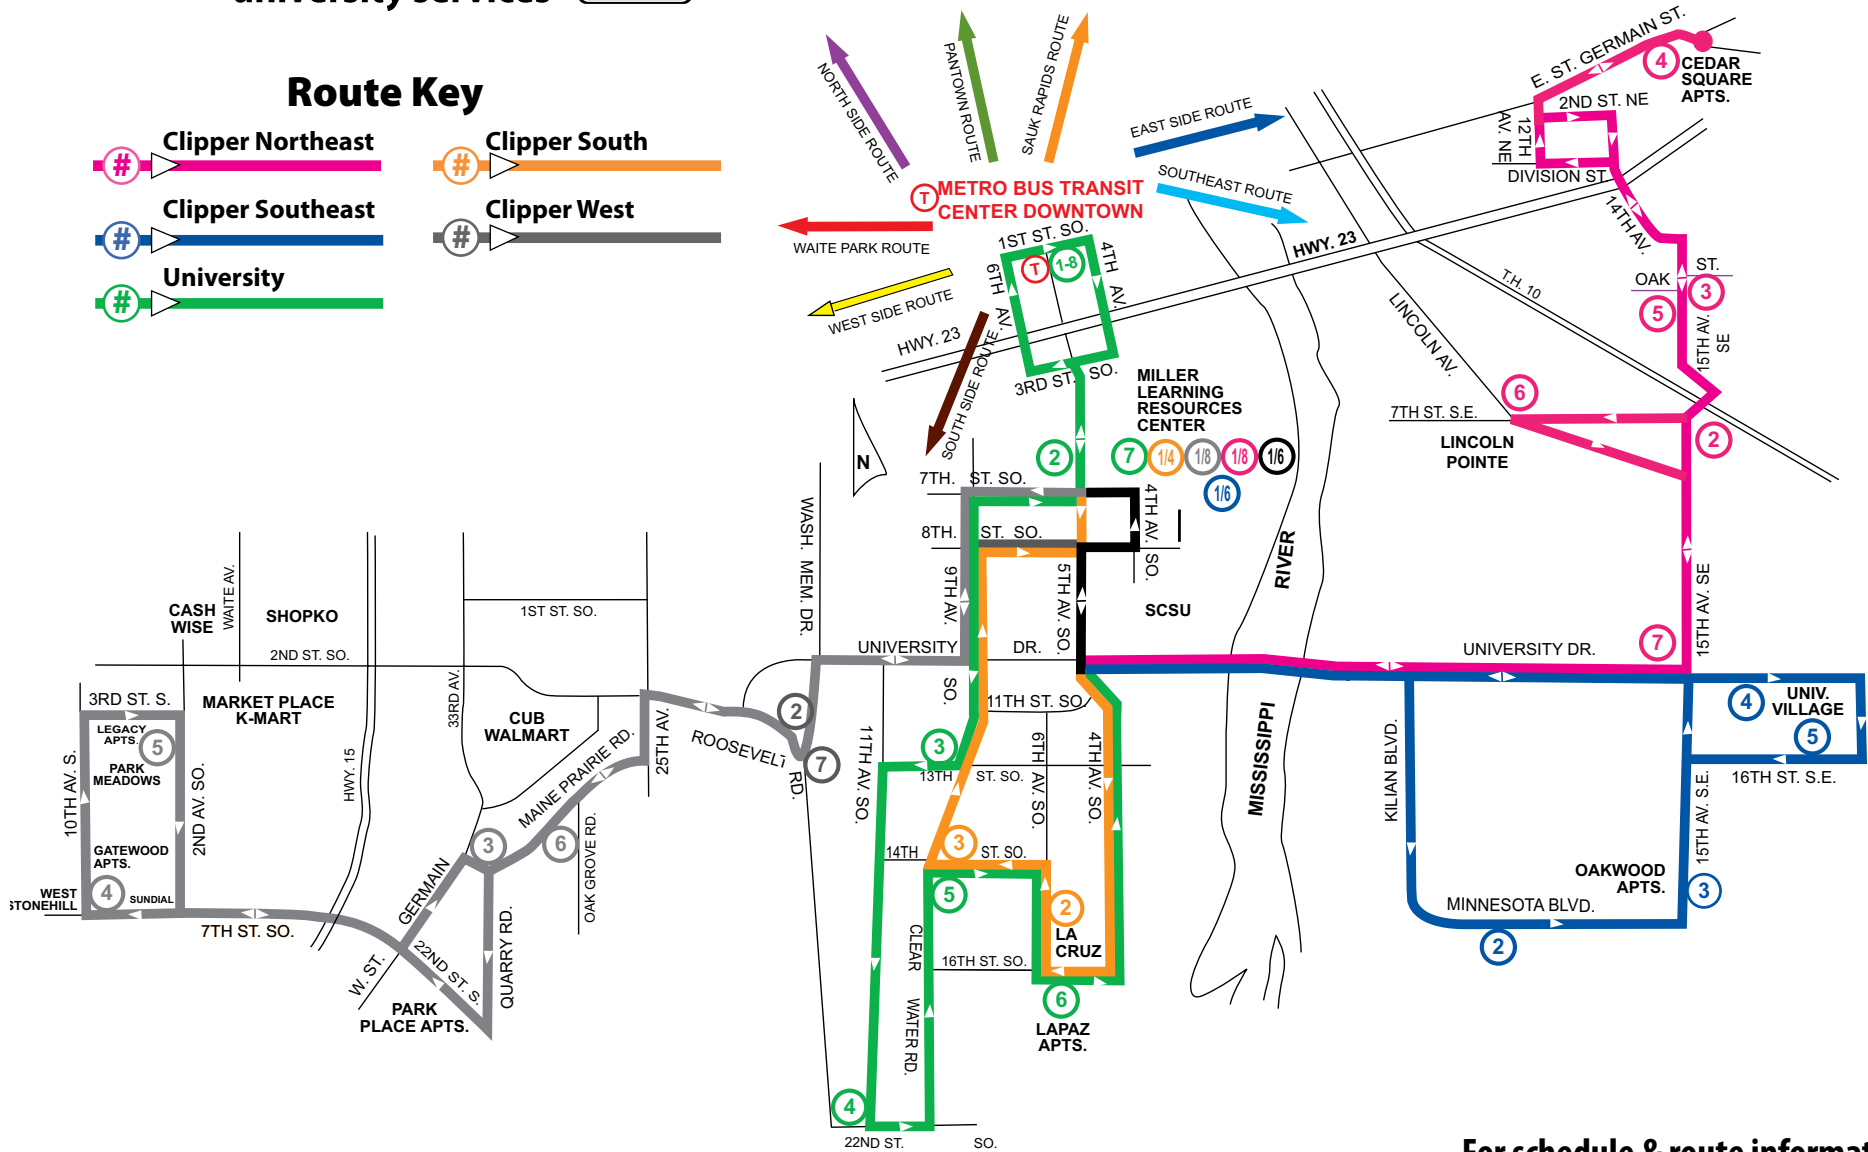

Route Key

-  Clipper Northeast
-  Clipper South
-  Clipper Southeast
-  Clipper West
-  University

For schedule & route information:
251.RIDE(7433)
ridemetrobus.com