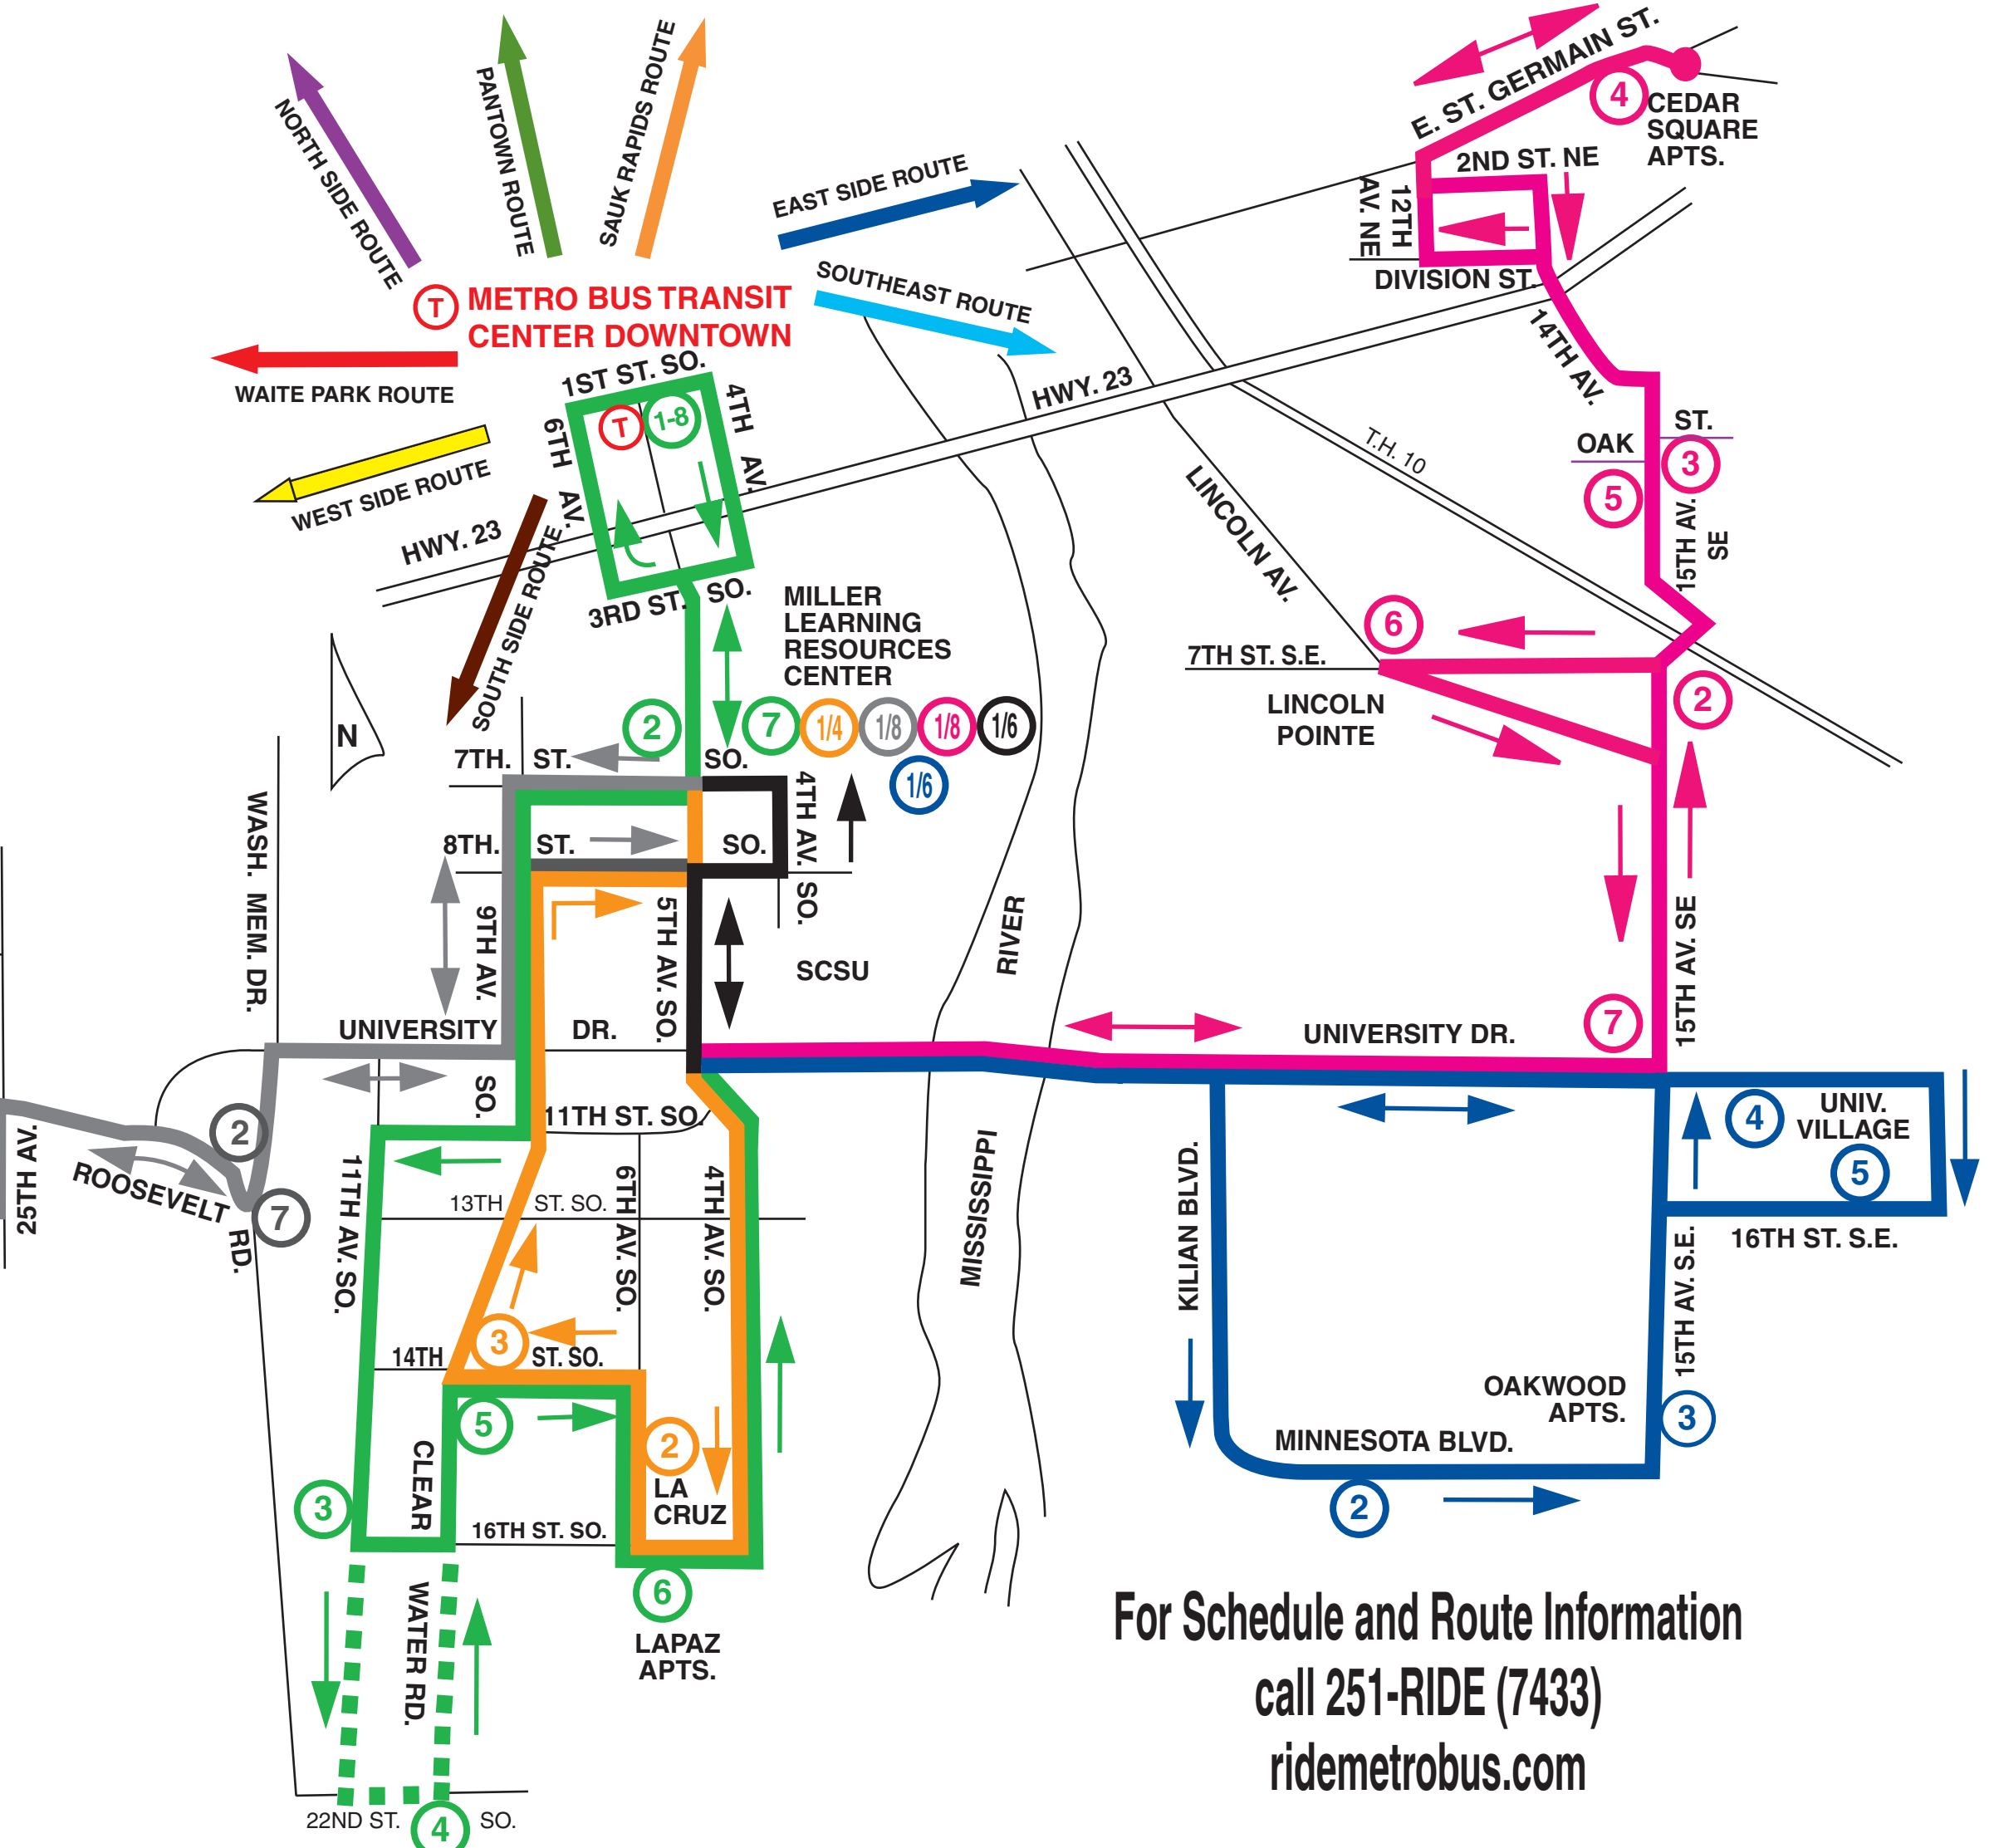

METRO BUS

the people picker-uppers.

Route Key

-  **Clipper Northeast**
-  **Clipper West**
-  **Clipper Southeast**
-  **Clipper South**
-  **University**

For Schedule and Route Information
 call 251-RIDE (7433)
ridemetrobus.com